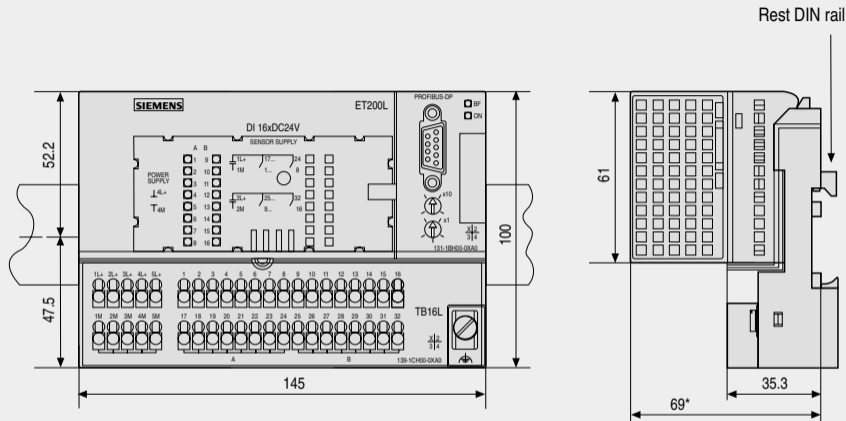

Dimensions in mm

* with bus connector: 82 mm

Fig. 3/82 TB 16L terminal block with plugged electronic module